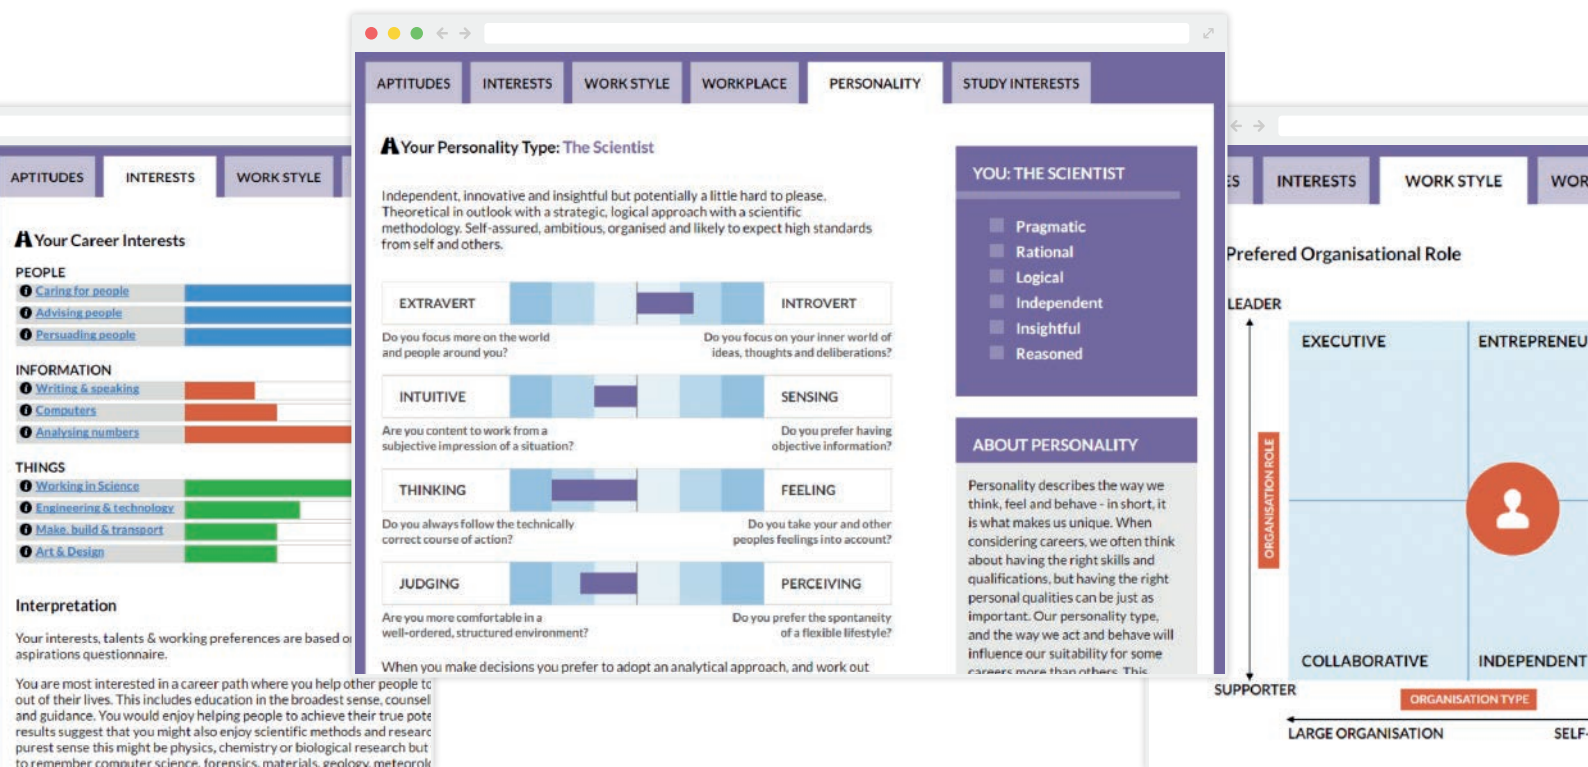

HOW DOES IT WORK?

- Students take a number of assessments, measuring aptitudes, work preferences and personality. We analyse and present the results in a personalised, dynamic web space.
- Careers are displayed in an interactive format and students can decide how much we should take their talents, interests and abilities into account with our suggestions
- With access to over 40,000 university courses in the UK & Europe, we offer an in-depth Course Finder service to help students decide on their further education options
- For those not wanting to go on to university, we also provide information on apprenticeship and entry level career opportunities
- Results & recommendations are also available in a downloadable report which updates every time the student makes a change to their preferences