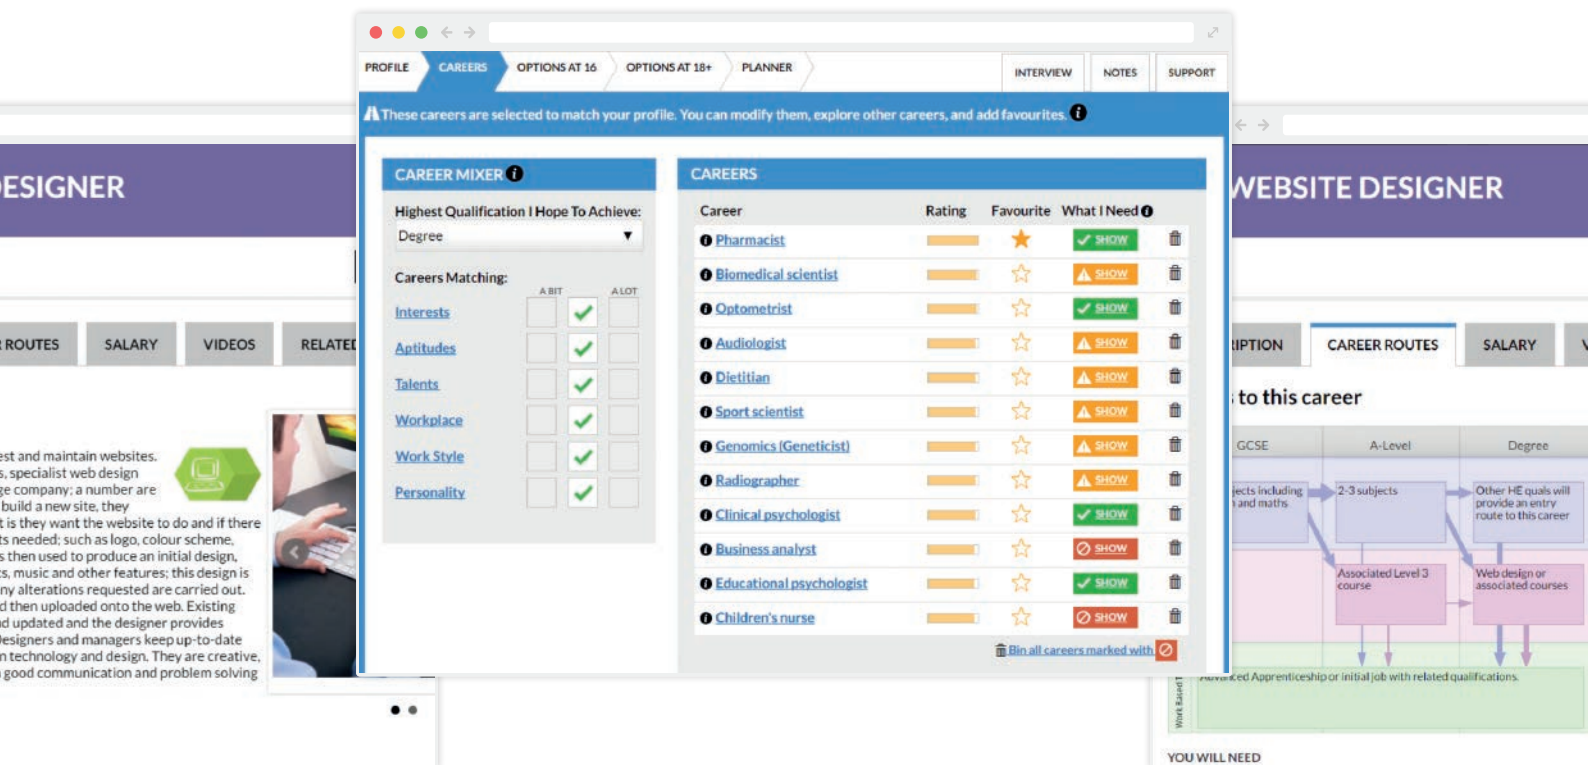

Our careers and education planning tools are fully interactive and offer personalised advice, helping your child to choose options and make informed decisions about study pathways and career opportunities.

We have information about apprenticeships, colleges and degree courses and have a vast database of potential careers including salary expectations and the different routes to employment.

HOW DOES IT WORK?

- Students take a number of assessments, measuring aptitudes, work preferences and personality. We analyse and present the results in a personalised, dynamic web space.
- Careers are displayed in an interactive format and students can decide how much we should take their talents, interests and abilities into account with our suggestions
- With access to over 40,000 university courses in the UK & Europe, we offer an in-depth Course Finder service to help students decide on their further education options
- For those not wanting to go on to university, we also provide information on apprenticeship and entry level career opportunities
- Results & recommendations are also available in a downloadable report which updates every time the student makes a change to their preferences

“ The information from Morrisby.com has helped to strengthen my thinking on the next steps in my career plans and A Level choices. ”

YEAR 11 STUDENT, RICHMOND SCHOOL

- ✓ **Objective & impartial** careers advice
- ✓ **Personalised** suggestions to your child
- ✓ **Fully interactive**
- ✓ Detailed information on over **600 careers**
- ✓ **Lifetime** website access
- ✓ **Comprehensive** university & college database